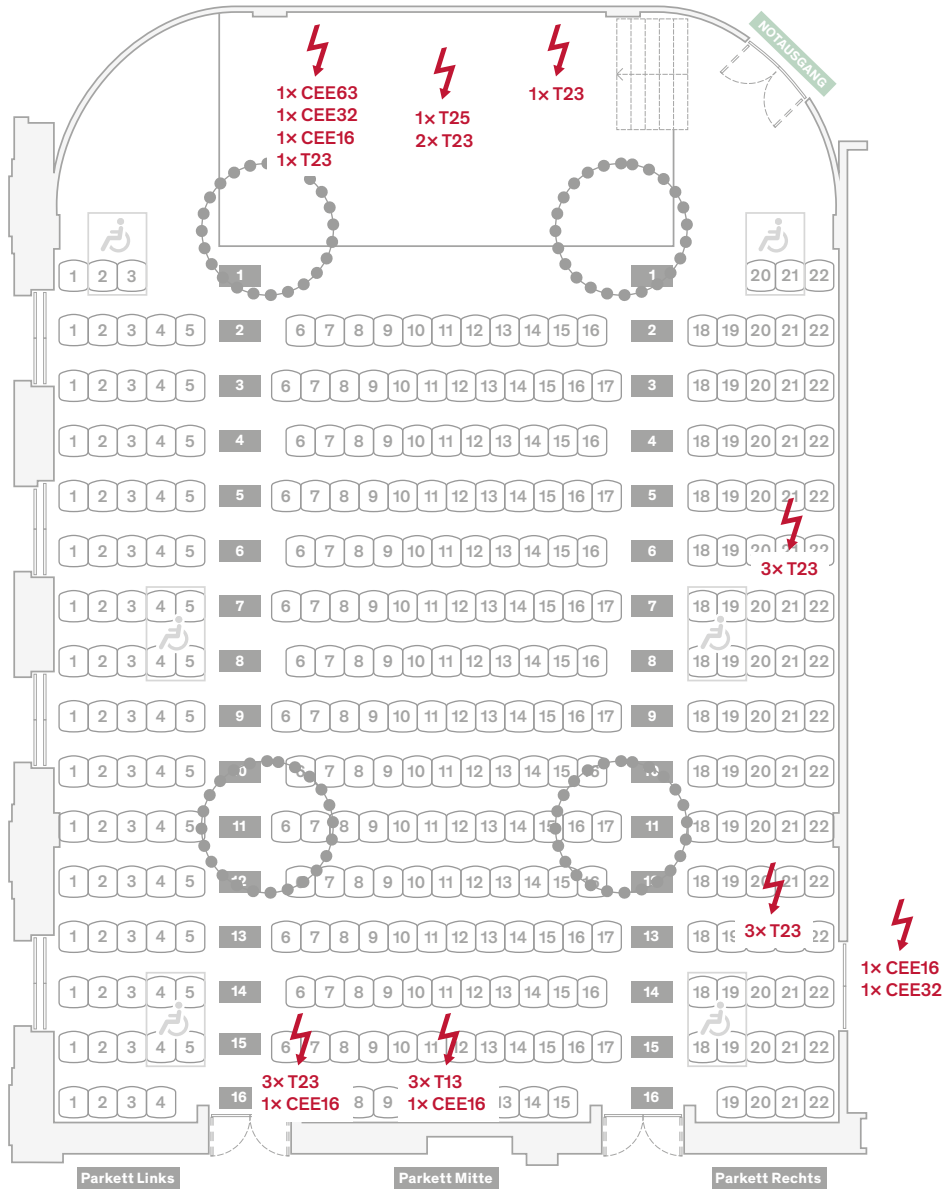

STADTCASINO BASEL

HANS HUBER-SAAL PARKETT

 Stromanschlüsse

BALKON